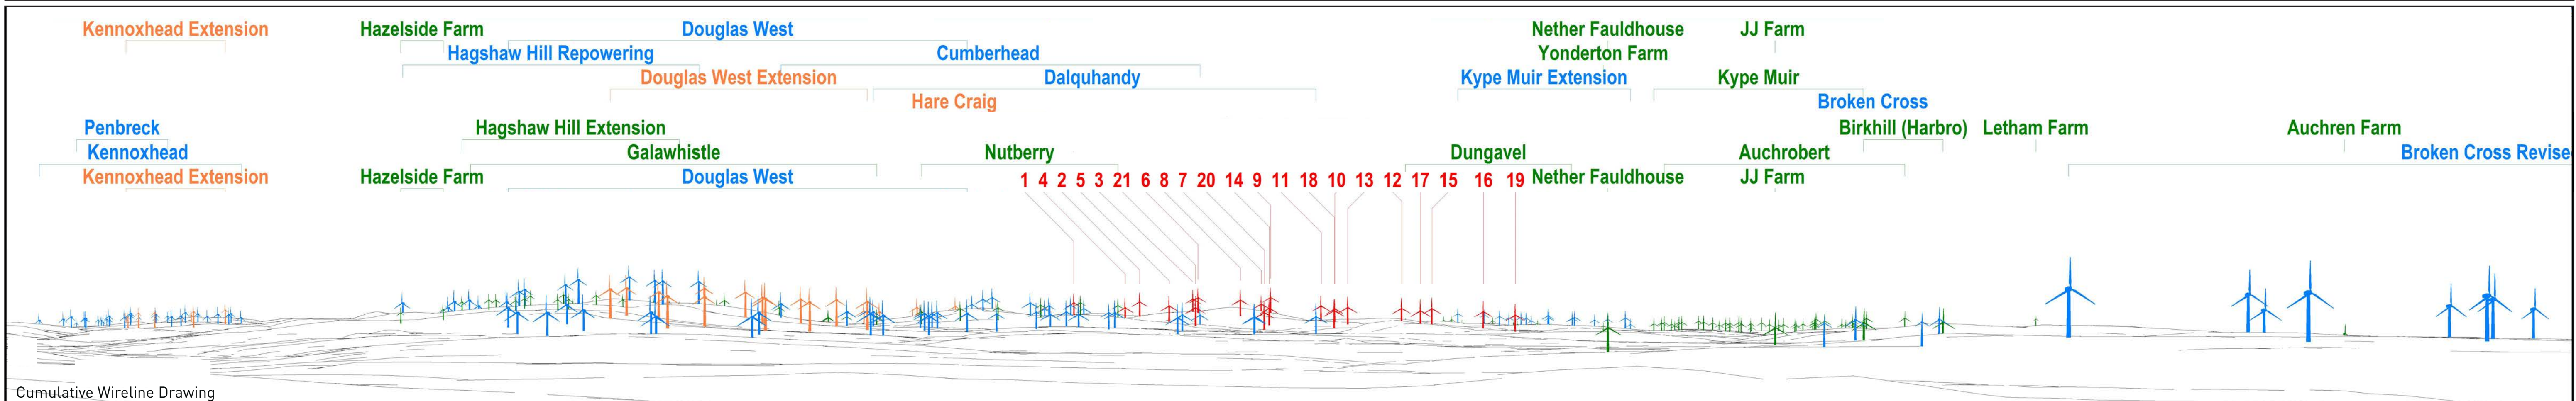

Baseline Photograph

Future Baseline Photograph (Showing consented schemes digitally added).

Figure 6.45 (sheet A)
Viewpoint 9: A70, Rigside
CUMBERHEAD WEST WIND FARM

Viewpoint Information
OS Reference: E 287712, N 635177
Ground level: 241m (AOD)

Distance to nearest turbine: 11,031m (T21) **Angle of view:** 90° (cylindrical)
Bearing to centre of photograph: 266.33° **Principal distance:** 500mm

Camera: Canon EOS 5D Mark III
Lens: 50mm Fixed Focal Lens
Height: 1.5m
Date & Time: 06/09/2020 13:40

Figure 6.45 (sheet B)
Viewpoint 9: A70, Rigside
CUMBERHEAD WEST WIND FARM

Proposed Cumberhead West Wind Farm **KEY:**
 Operational Schemes
 Consented / Under Construction Schemes
 Schemes in Planning

Viewpoint Information
 OS Reference: E 287712, N 635177
 Ground level: 241m (AOD)

Distance to nearest turbine: 11,031m (T21)
Bearing to centre of photograph: 266.33°
Angle of view: 90° (cylindrical)
Principal distance: 500mm

Camera: Canon EOS 5D Mark III
Lens: 50mm Fixed Focal Lens
Height: 1.5m
Date & Time: 06/09/2020 13:40