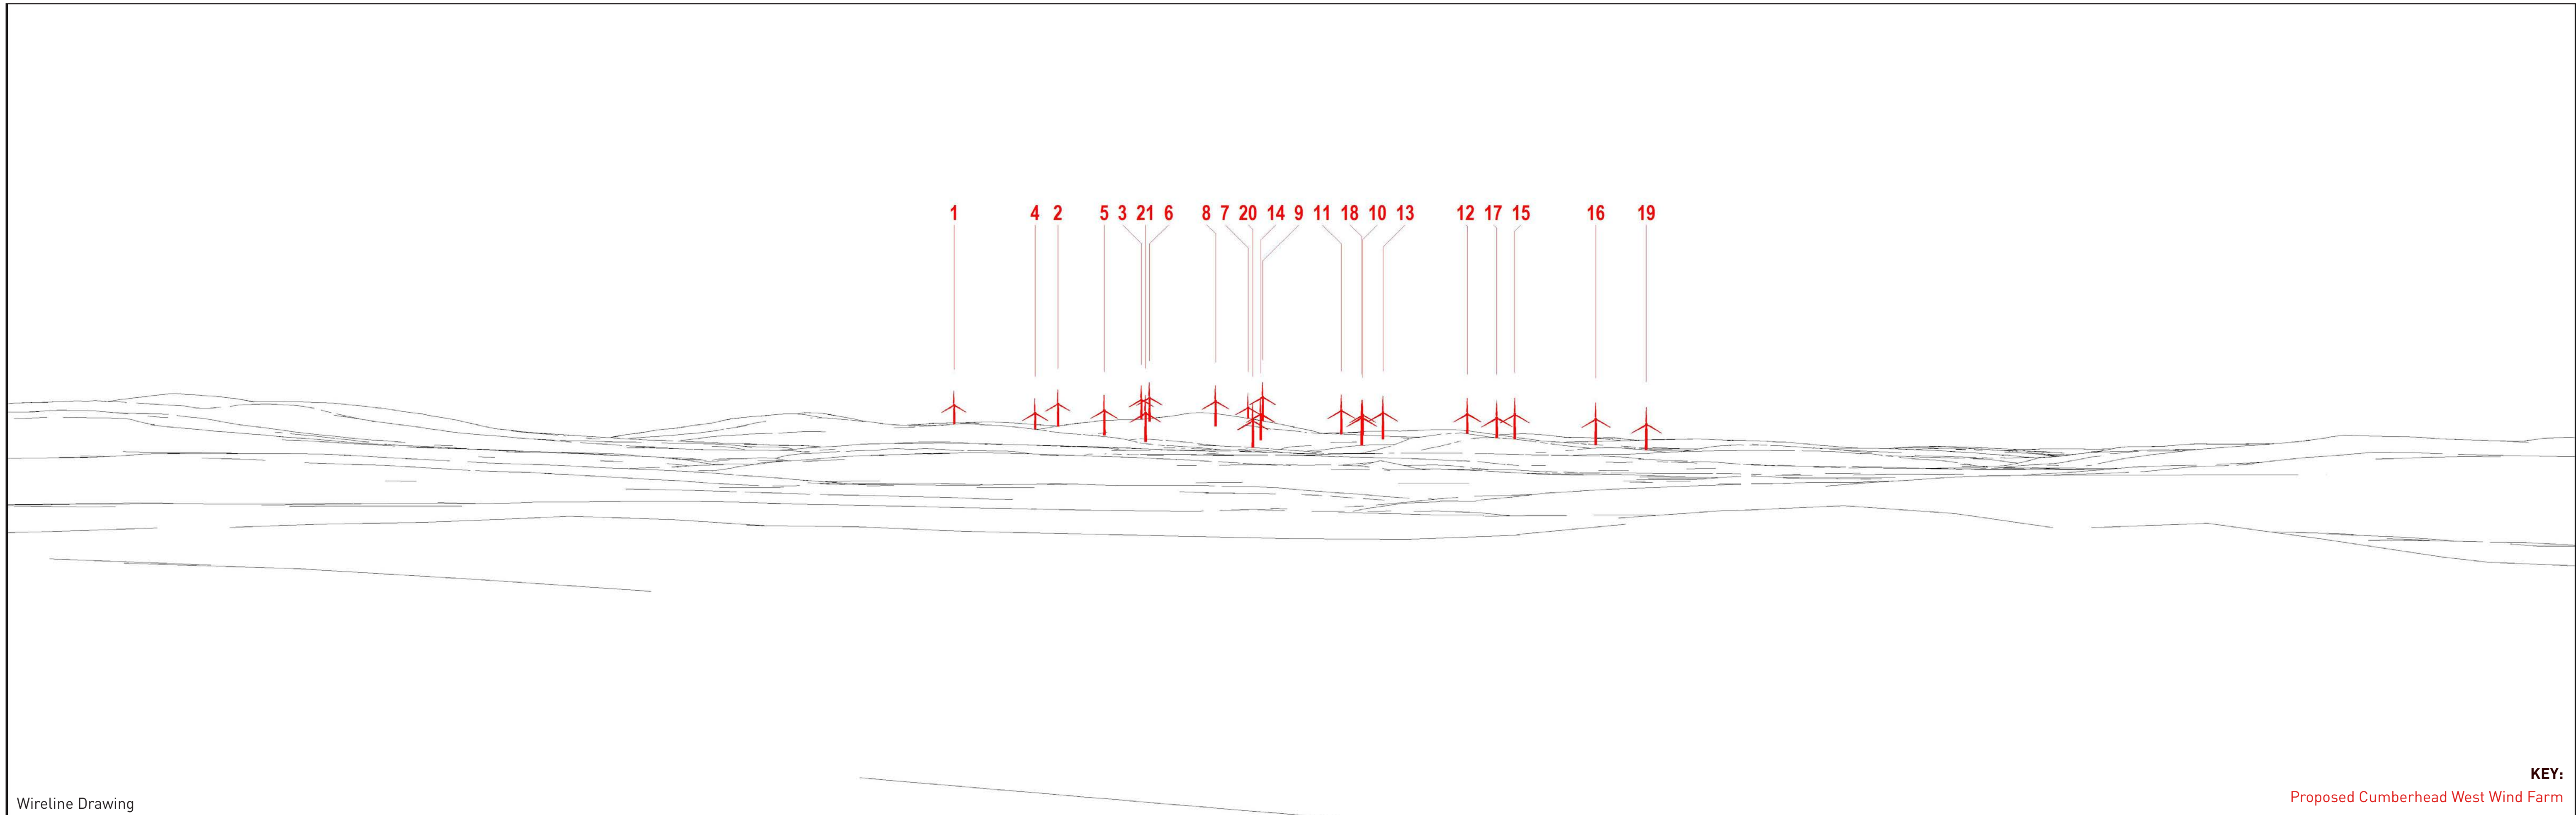

Baseline Photograph

Future Baseline Photograph (Showing consented schemes digitally added).

Figure 6.45 (sheet A)
Viewpoint 9: A70, Rigside
CUMBERHEAD WEST WIND FARM

Viewpoint Information
OS Reference: E 287712, N 635177
Ground level: 241m (AOD)

Distance to nearest turbine: 11,031m (T21) **Angle of view:** 90° (cylindrical)
Bearing to centre of photograph: 266.33° **Principal distance:** 500mm

Camera: Canon EOS 5D Mark III
Lens: 50mm Fixed Focal Lens
Height: 1.5m
Date & Time: 06/09/2020 13:40

Figure 6.45 (sheet B)
Viewpoint 9: A70, Rigside
CUMBERHEAD WEST WIND FARM

Proposed Cumberhead West Wind Farm **KEY:**
 Operational Schemes
 Consented / Under Construction Schemes
 Schemes in Planning

Viewpoint Information
 OS Reference: E 287712, N 635177
 Ground level: 241m (AOD)

Distance to nearest turbine: 11,031m (T21)
Bearing to centre of photograph: 266.33°
Angle of view: 90° (cylindrical)
Principal distance: 500mm

Camera: Canon EOS 5D Mark III
Lens: 50mm Fixed Focal Lens
Height: 1.5m
Date & Time: 06/09/2020 13:40